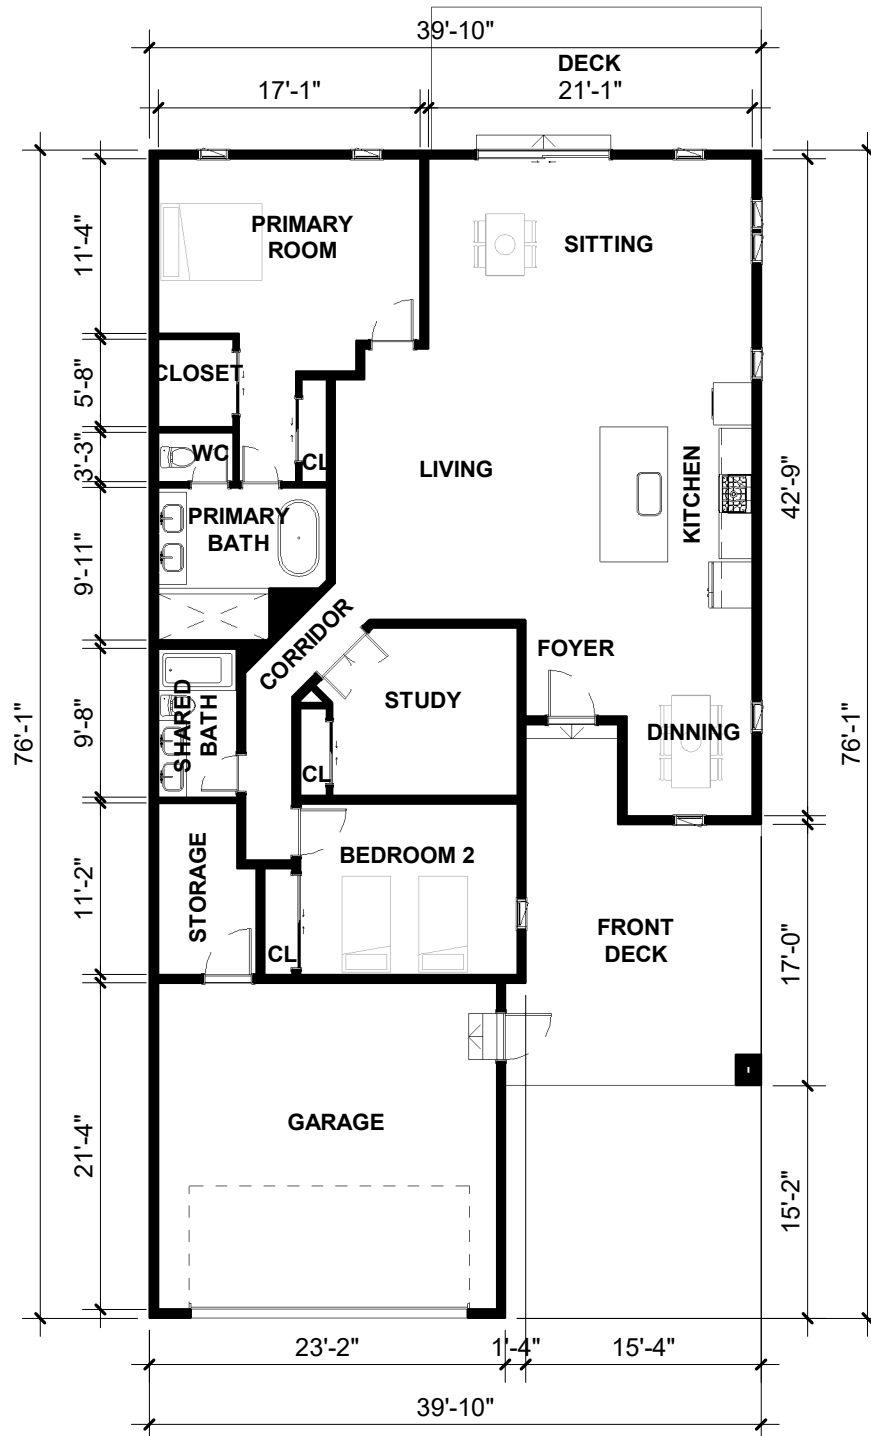

### First Floor Plan

UNDER AIR: 1,963 SF  
TOTAL SF: 2,778 SF  
2 BEDROOMS  
2 BATHS  
2 CAR GARAGE

Welcome Homes  
(212) 920-5150  
Welcomehomes.com

9/172024

\* Size and dimensions are approximate. Square footage calculations are made based on planned dimensions and may vary from the finished square footage of the house as built.