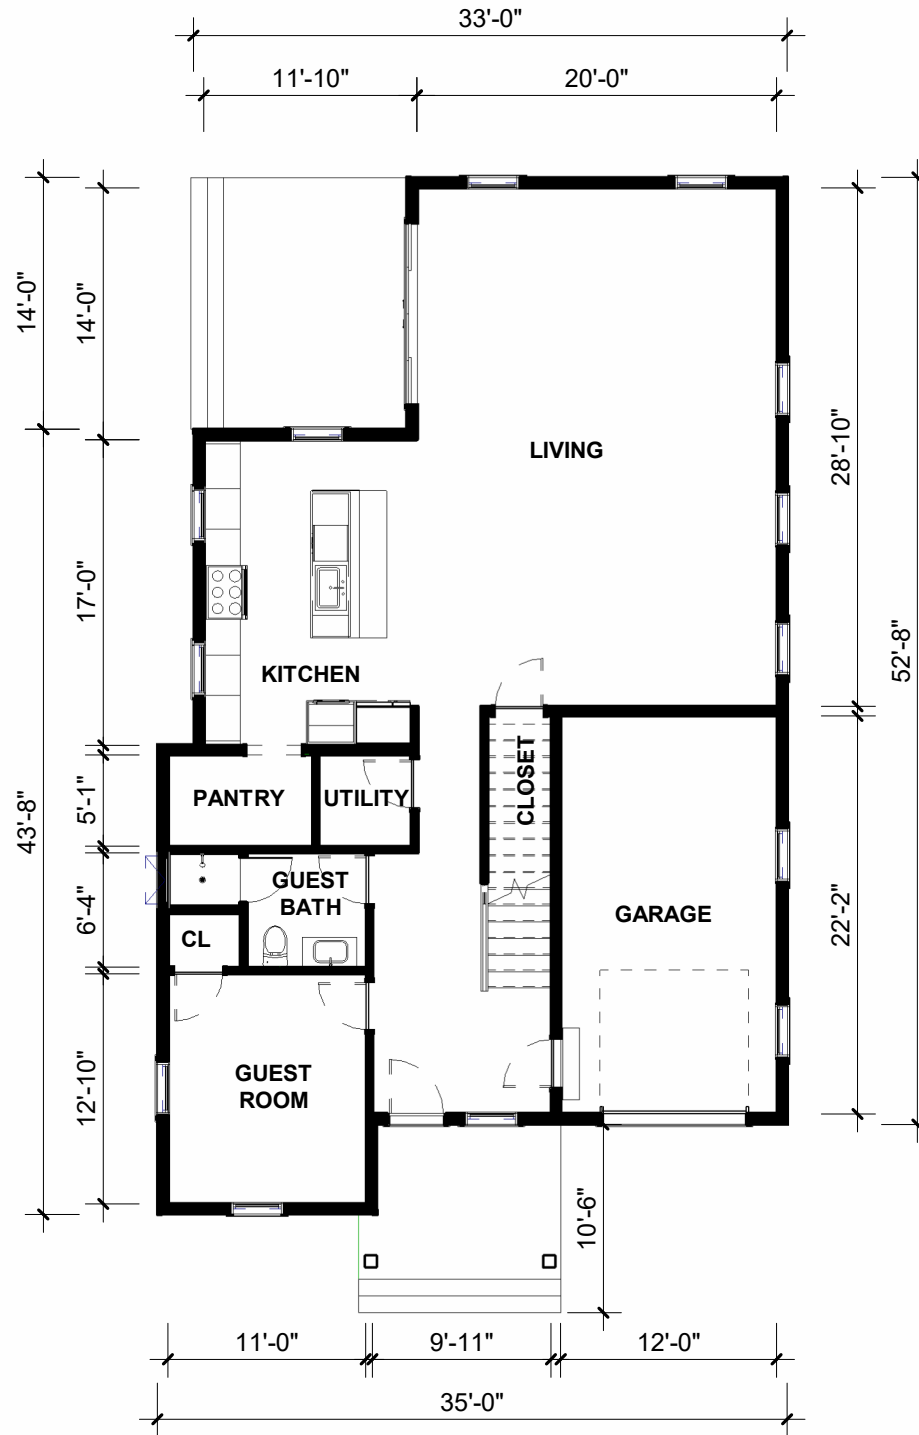

# First Floor Plan

UNDER AIR: 2,550 SF  
TOTAL SF: 2,845 SF

SCALE: 3/32" = 1'-0"

Welcome Homes  
(212) 920-5150  
Welcomehomes.com

5/8/2024

\* Size and dimensions are approximate. Square footage calculations are made based on planned dimensions and may vary from the finished square footage of the house as built.

## Second Floor Plan

UNDER AIR: 2,550 SF  
TOTAL SF: 2,845 SF

SCALE: 3/32" = 1'-0"

Welcome Homes  
(212) 920-5150  
Welcomehomes.com

5/8/2024

\* Size and dimensions are approximate. Square footage calculations are made based on planned dimensions and may vary from the finished square footage of the house as built.