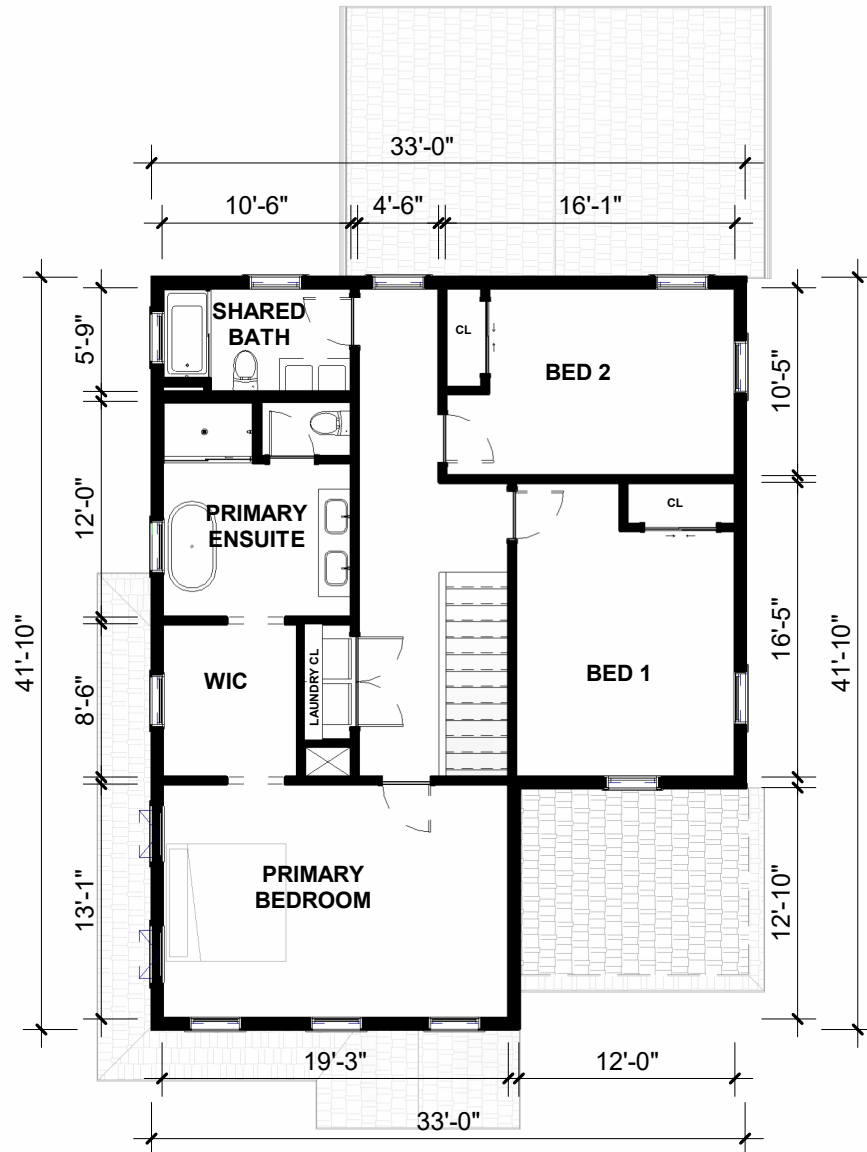

# First Floor Plan

UNDER AIR: 2,550 SF  
TOTAL SF: 2,845 SF

SCALE: 3/32" = 1'-0"

Welcome Homes  
(212) 920-5150  
Welcomehomes.com

5/8/2024

\* Size and dimensions are approximate. Square footage calculations are made based on planned dimensions and may vary from the finished square footage of the house as built.

## Second Floor Plan

UNDER AIR: 2,550 SF  
TOTAL SF: 2,845 SF

SCALE: 3/32" = 1'-0"

Welcome Homes  
(212) 920-5150  
Welcomehomes.com

5/8/2024

\* Size and dimensions are approximate. Square footage calculations are made based on planned dimensions and may vary from the finished square footage of the house as built.